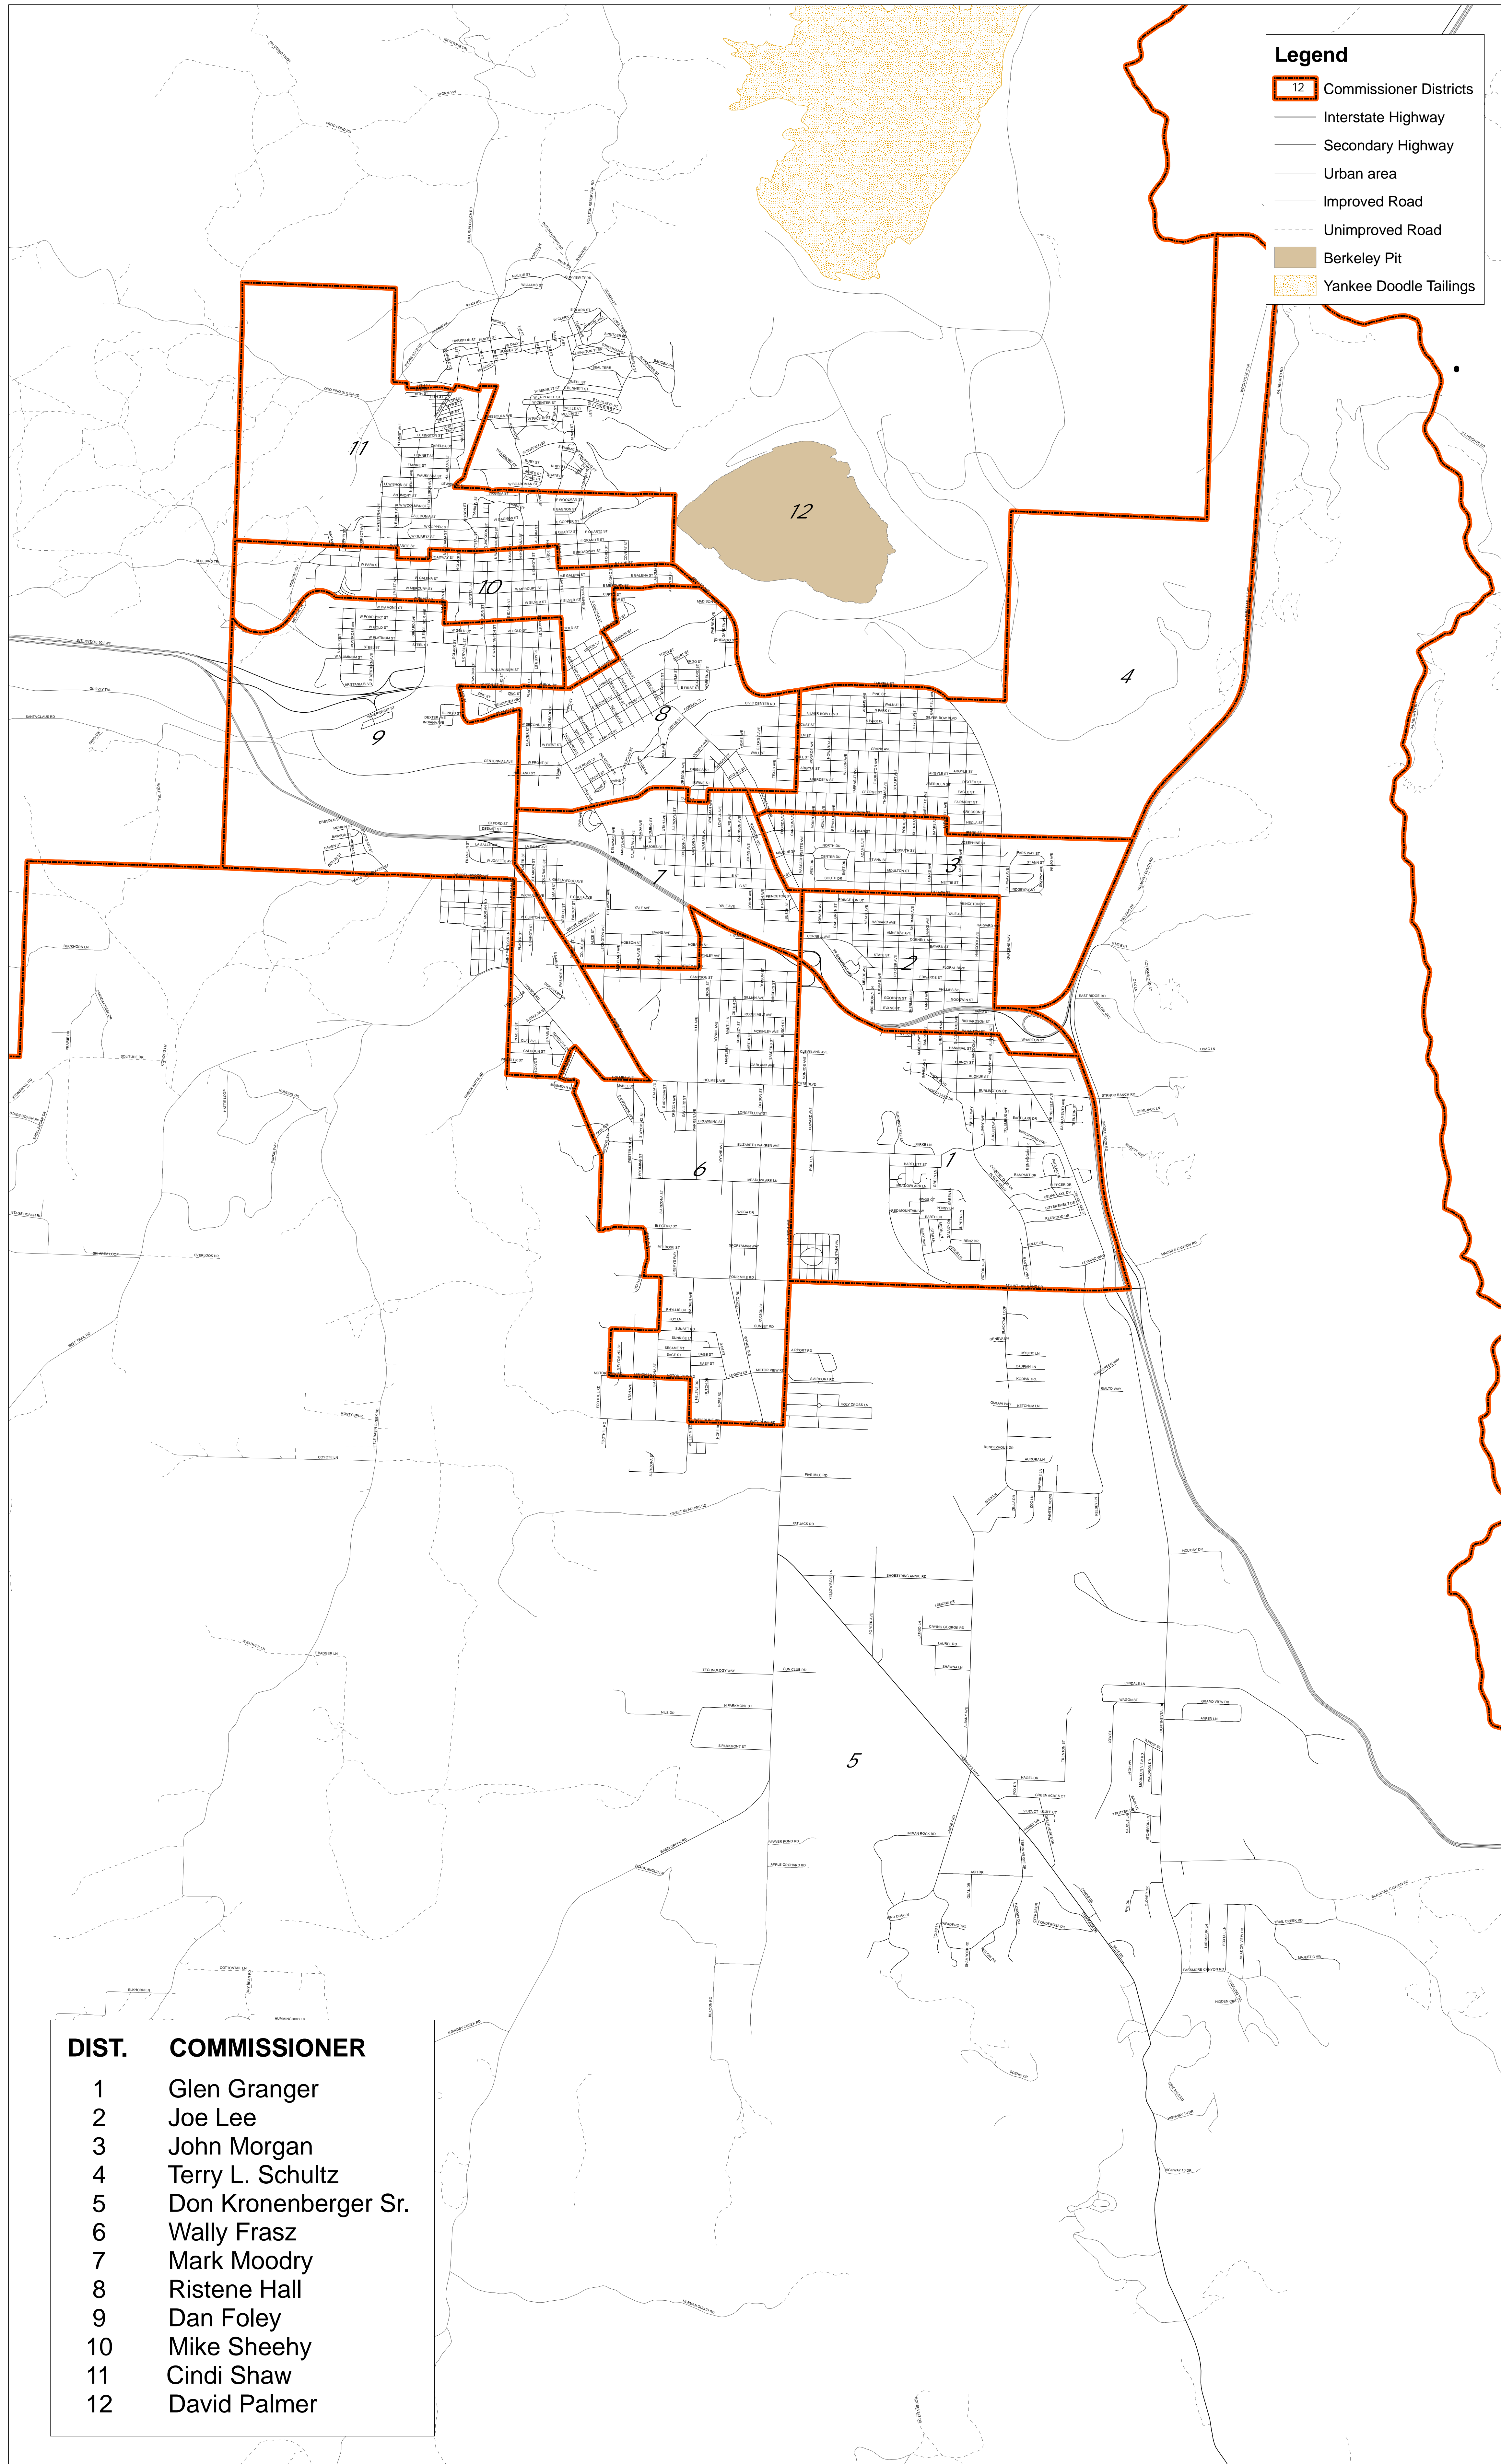

# Butte-Silver Bow Commissioner Districts

**Legend**

- 12 Commissioner Districts
- Interstate Highway
- Secondary Highway
- Urban area
- Improved Road
- - - Unimproved Road
- Berkeley Pit
- Yankee Doodle Tailings

DIST.	COMMISSIONER
1	Glen Granger
2	Joe Lee
3	John Morgan
4	Terry L. Schultz
5	Don Kronenberger Sr.
6	Wally Frasz
7	Mark Moodry
8	Ristene Hall
9	Dan Foley
10	Mike Sheehy
11	Cindi Shaw
12	David Palmer

0 0.5 1 2 3 Miles