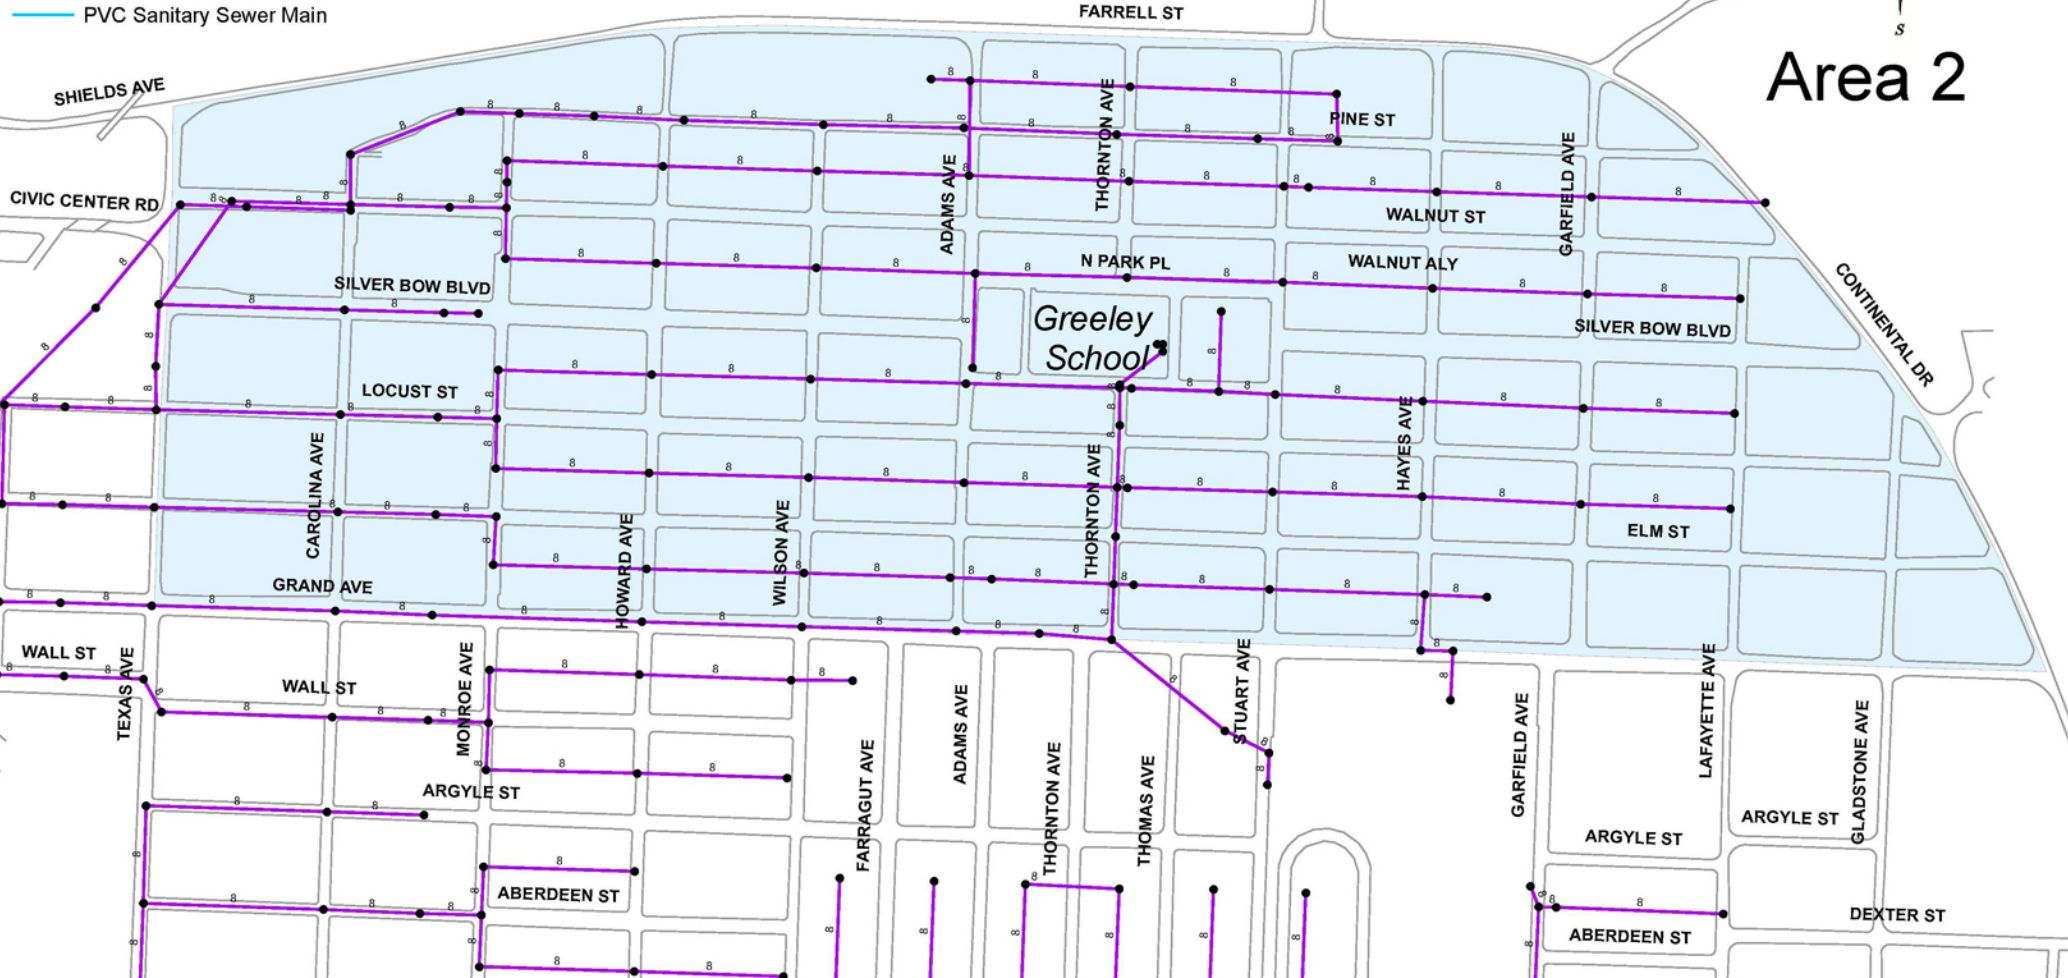

### Legend

- Sanitary Sewer Manhole
- Unknown Pipe
- Clay Sanitary Sewer Main
- Concrete Sanitary Sewer Main
- PVC Sanitary Sewer Main

## Area 2

Greeley Neighborhood Sanitary System